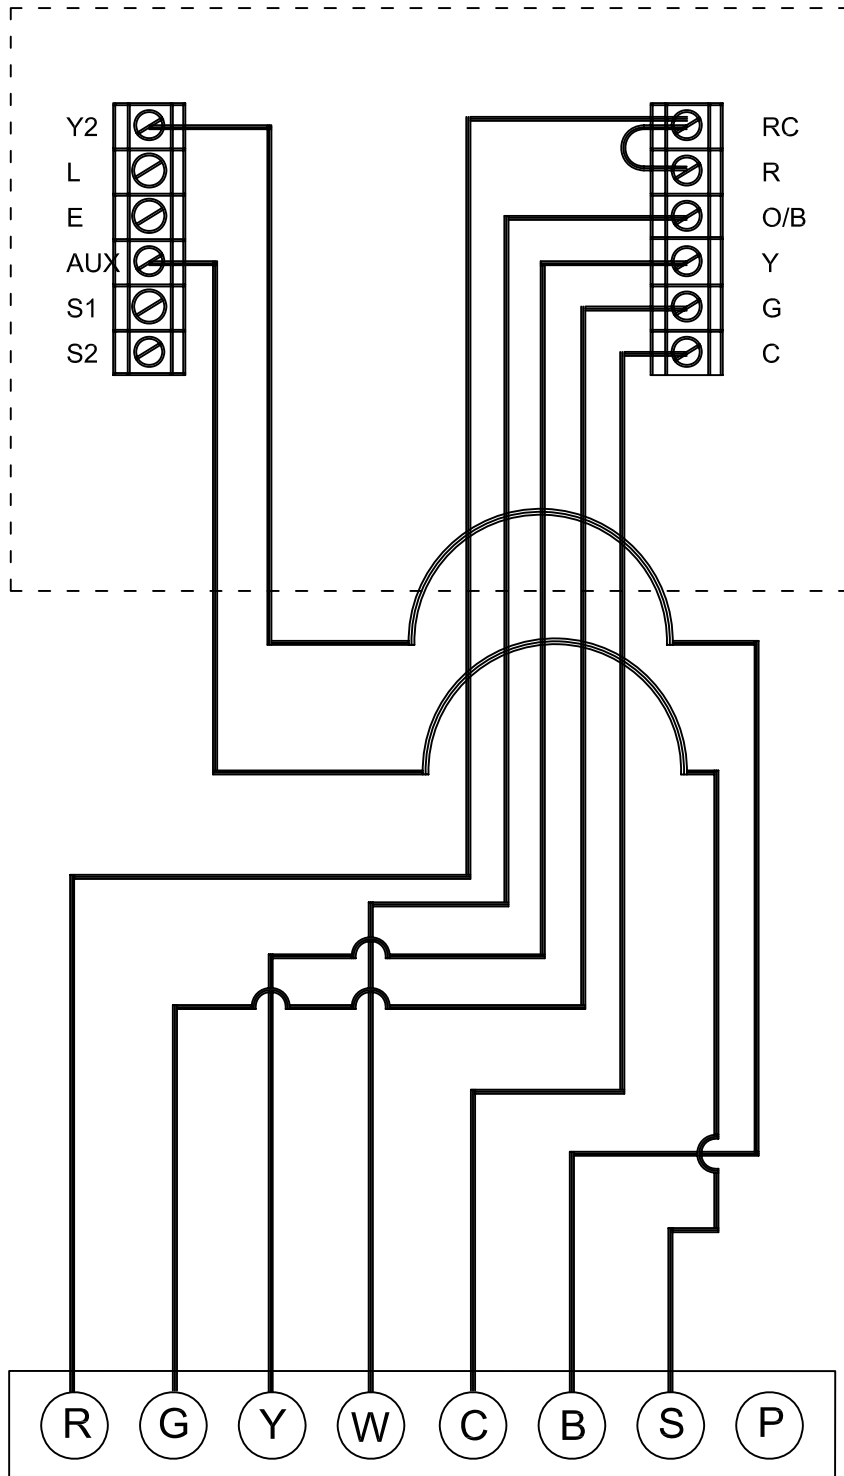

*THERMOSTAT MODE MUST
BE PROGRAMED TO HEAT PUMP
(INSTALLER SETUP # 170=12)

HONEYWELL 8000 THERMOSTAT

DRAWING TITLE
THERMOSTAT
WIRING DIAGRAM

REV.	DATE	DESCRIPTION OF CHANGE

HYDRO-TEMP
Earth Coupled Heat Pumps®

STANDARD WIRING FOR
TERMINAL STRIP UNIT
AND
HONEYWELL 8000

DATE: 2/13/07
DRAWN BY: TLK
CHECKED BY: JR
FILE NO.
H003616A